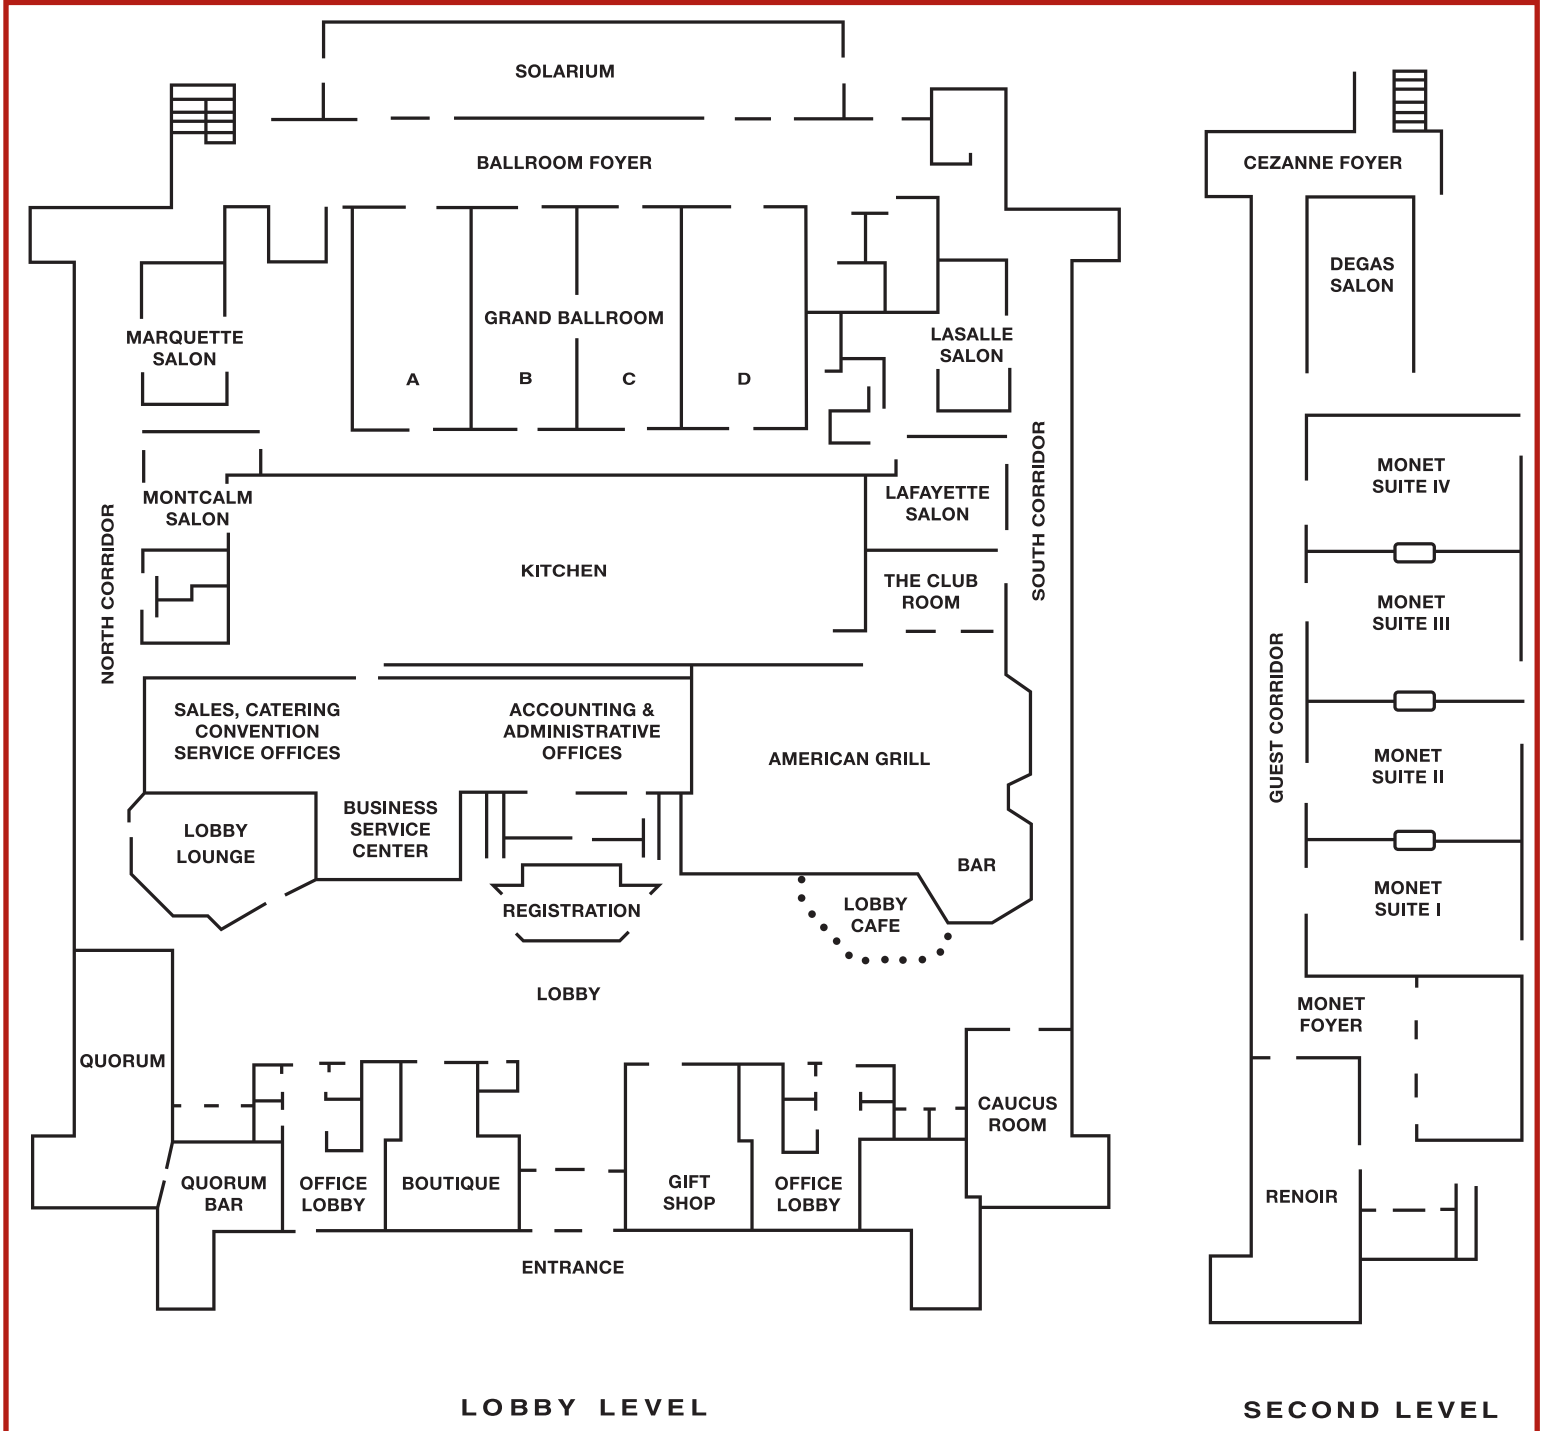

L'ENFANT PLAZA HOTEL

WASHINGTON D.C.

MEETING SPACE

L'ENFANT PLAZA HOTEL
WASHINGTON D.C.

PHONE: 202-484-1000 FAX: 202-646-4456

SALES@LENFANTPLAZAHOTEL.COM

WWW.LENFANTPLAZAHOTEL.COM