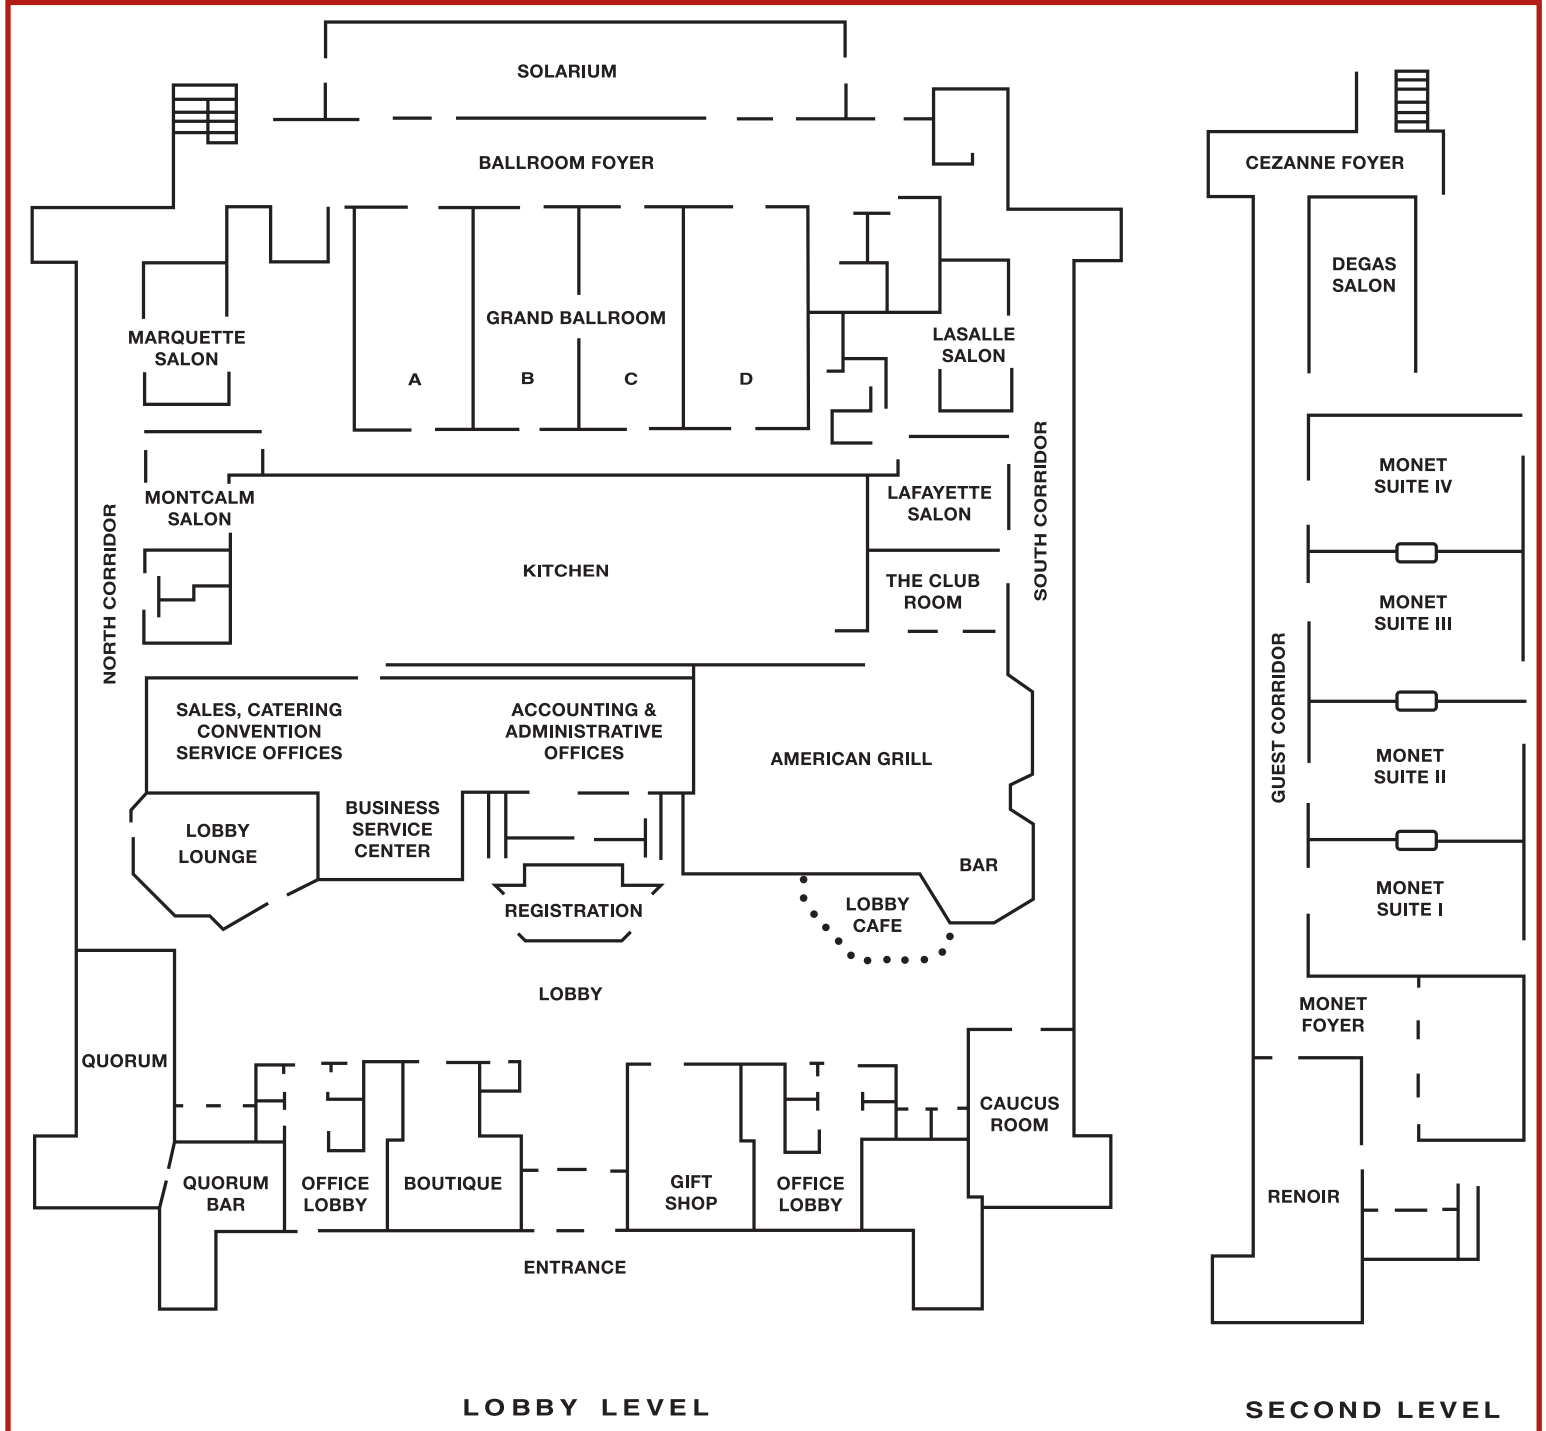

L'ENFANT PLAZA HOTEL

WASHINGTON D.C.

MEETING SPACE

L'ENFANT PLAZA HOTEL
WASHINGTON D.C.

PHONE: 202-484-1000 FAX: 202-646-4456

SALES@LENFANTPLAZAHOTEL.COM

WWW.LENFANTPLAZAHOTEL.COM