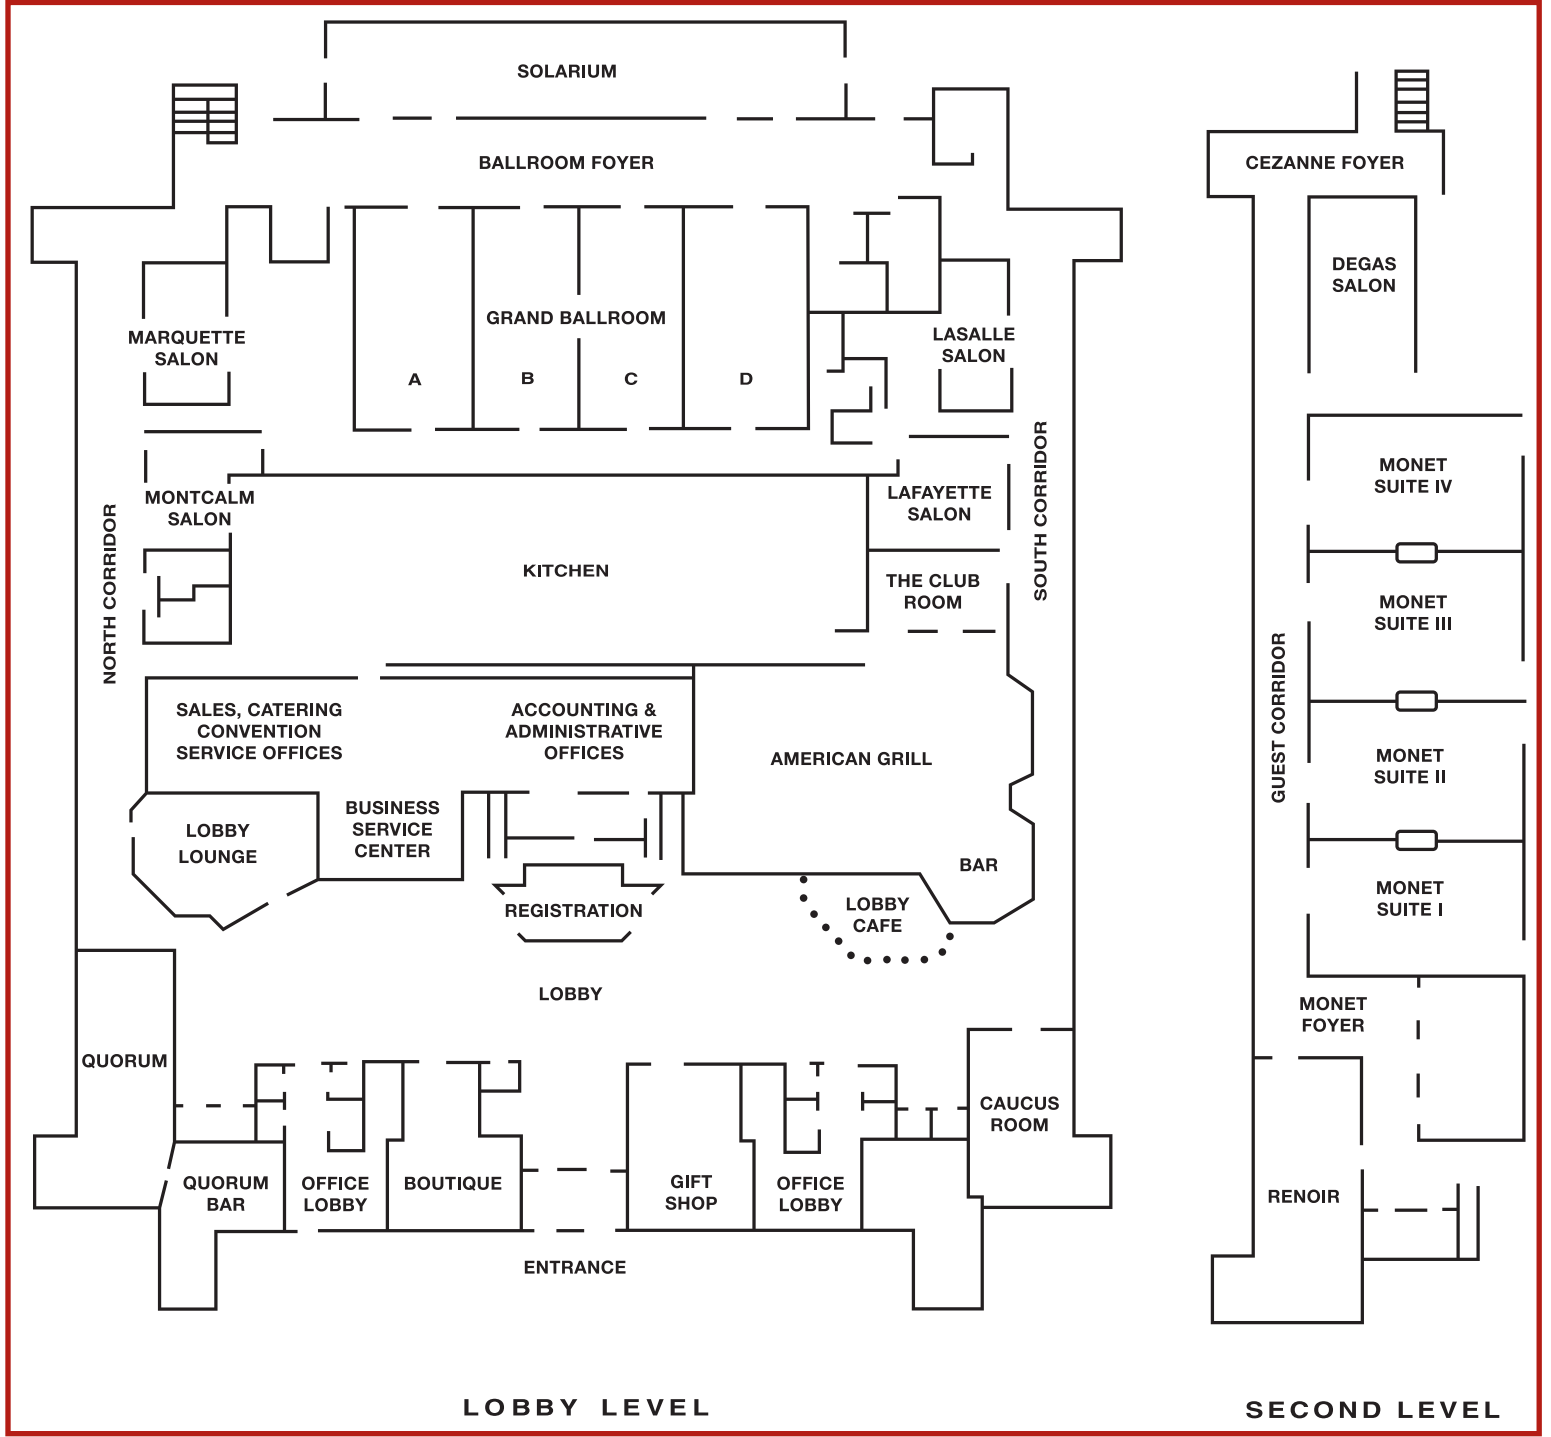

L'ENFANT PLAZA HOTEL
WASHINGTON D.C.

MEETING SPACE

L'ENFANT PLAZA HOTEL
WASHINGTON D.C.

PHONE: 202-484-1000 FAX: 202-646-4456

SALES@LENFANTPLAZAHOTEL.COM

WWW.LENFANTPLAZAHOTEL.COM